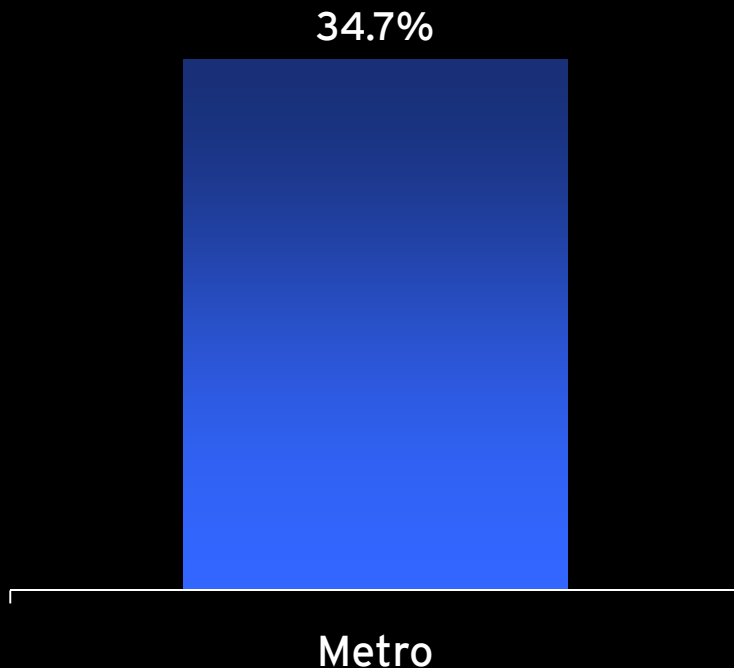

How many homes have PVRs?

According to OzTAM, more than a third of Australian households have a personal video recording device.

PVR Penetration in Metro Homes

Source: OzTAM universe estimate, Q4 2010