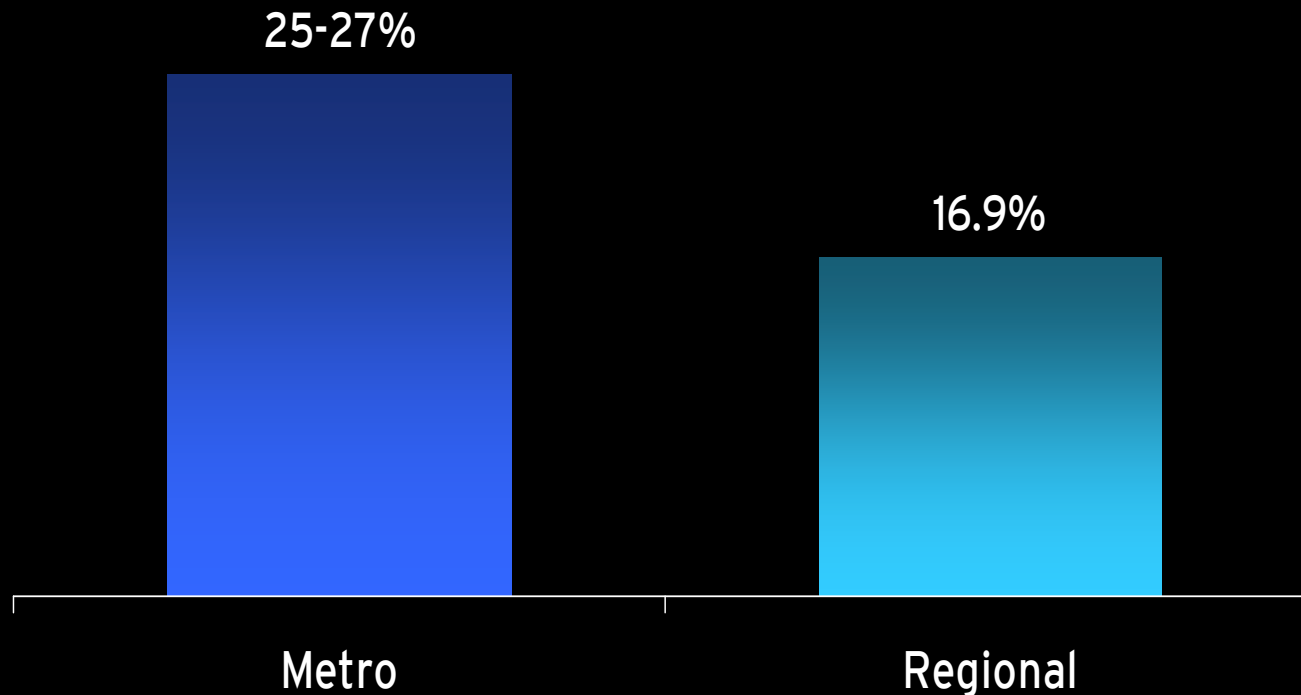

How many homes have PVRs?

According to OzTAM, more than one-quarter of Australian metro households contain PVRs, while Regional TAM estimates around one in six regional households contain a PVR.

PVR Penetration in Australian Households

Source: OzTAM, Regional TAM