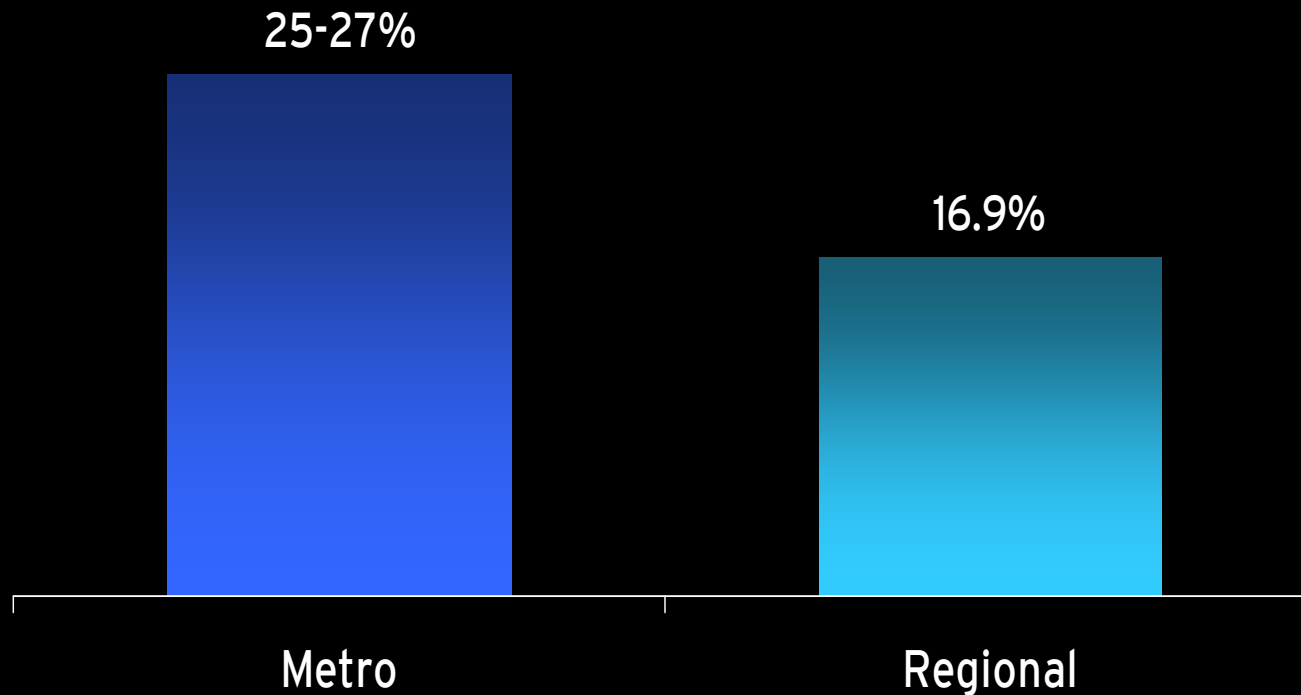

How many homes have PVRs?

According to OzTAM, more than one-quarter of Australian metro households contain PVRs, while Regional TAM estimates around one in six regional households contain a PVR.

PVR Penetration in Australian Households

Source: OzTAM, Regional TAM