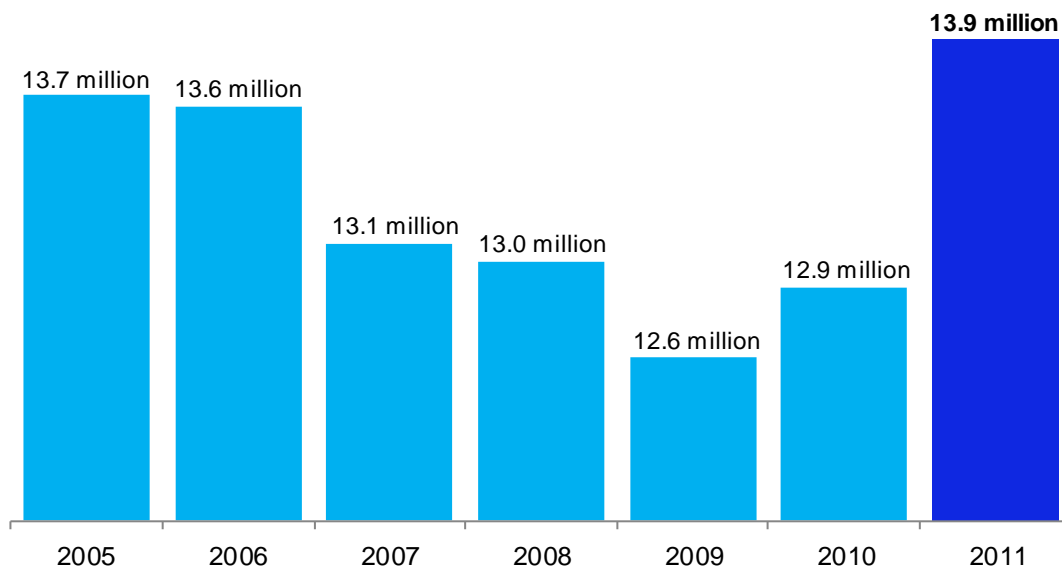

FREE TV'S RATINGS RISE OVER EASTER

Updated 9 May 2011

A review of official ratings data for Easter 2011 shows more Australians tuned into Free TV when compared with the Easter period last year.

Free TV saw average audiences increase across the day by 9 per cent in metro markets and 23.2 per cent in regional markets. Increases were also seen in evening viewing (6pm to midnight) with average audiences increasing by 8.8 per cent in metro areas and 24.2 per cent in regional areas.

Free TV Audience Increases – Year on Year – Easter Period

	Free TV	
	Metro	Regional
2am to 2am	9.0%	23.2%
6am to midnight	9.6%	22.9%
6pm to midnight	8.8%	24.2%

Source: OzTAM & RegionalTAM, 5 cap cities, 4 aggregated markets excl Tas, commercial TV, total people, average audience variances Easter 2011 v 2010. Based on Consolidated Ratings.

Furthermore, Free TV's average daily reach during the Easter period was at a 7-year high with over 13.9 million people tuning in daily, up from 12.9 million viewers for the same period last year.

Free TV's Average Daily Reach - Easter Comparison

Source: OzTAM & RegionalTAM, 5 cap cities, 4 aggregated markets including Tas, commercial TV, total people, average daily reach metro and regional figures are combined to provide a national estimate, Easter year on year comparisons. Based on Consolidated Ratings 2010 and 2011.